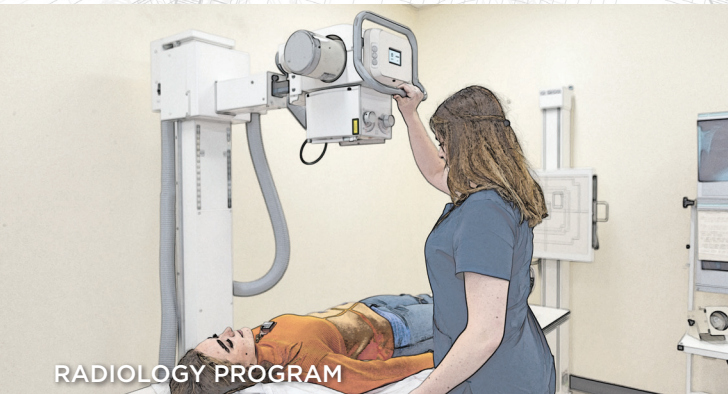

YAVAPAI COLLEGE NAMING OPPORTUNITIES

HEALTH SCIENCES CENTER

YAVAPAI COLLEGE PRESCOTT VALLEY CENTER

EXISTING BUILDING NAMING

More than 40,000 square feet will be renovated to match the state-of-the-art learning environments provided by the new Health Sciences Center construction.

This building will also house interdisciplinary classroom space, operational support areas, and offices to service all Health and Wellness programs at Yavapai College. It will also host space for Early College programs, Adult Education, as well as the Regional Economic Development Center at YC.

- **Level One:** The main floor encompasses Early College Program labs, Radiology, EMS, Allied Health programs as well as multiple interdisciplinary classroom spaces and common spaces for students.
 - + Radiology Program Area
 - + EMS Program Area
 - + Medical Assistant Program Area
 - + Student Lounge
 - + Classrooms and Computer Lounge
- **Level Two:** The second-floor houses additional areas for Allied Health programs as well as Radiology along with a beautiful outdoor roof deck.
 - + Phlebotomy Program Area
 - + Classrooms and Zoom Rooms