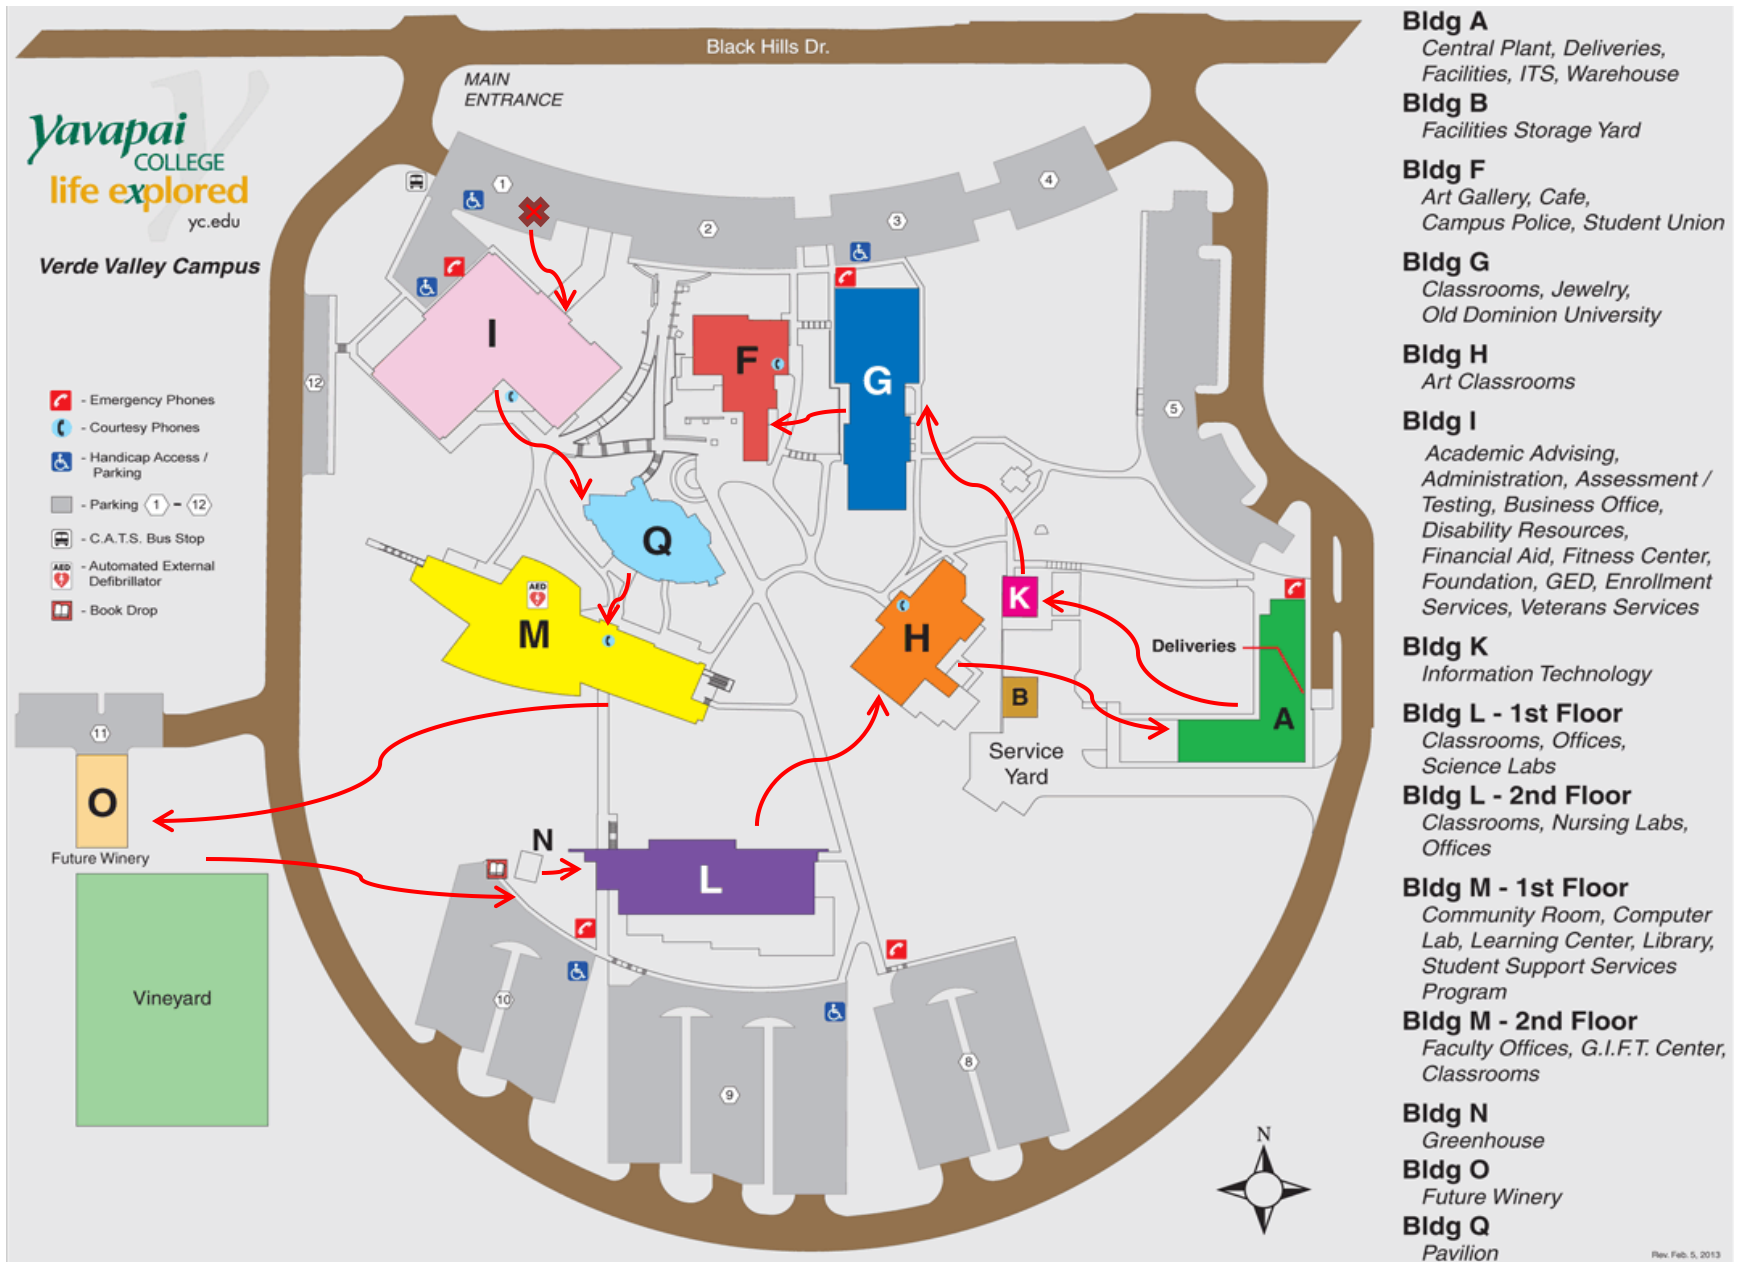

Yavapai College, Verde Valley Campus, Self-Guided Tour Route

Yavapai College, Verde Valley Campus, Self-Guided Tour Route

1. **Building I:**
 - a. Business Office
 - b. Enrollment/Student Services
 - i. Registration (including PHOTO ID)
 - ii. Academic Advising & Financial Aid
 - c. Administrative Offices
 - d. OLLI/Community Education
 - e. GED/Adult Basic Education
 - f. Health & Physical Ed. (fitness center & classrooms)
 - g. Yavapai College Foundation offices
2. **Building Q:** Pavilion
3. **Building M:**
 - a. **First Floor**
 - i. Library
 - ii. Community Room
 - iii. Computer Lab
 - iv. Learning Center & TRiO Offices
 - b. **Second Floor**
 - i. Classrooms & Faculty Offices
 - ii. Great Ideas for Teaching (GIFT) Center
4. **Building O:**
 - a. Future Winery/Southwest Wine Center
 - b. Vineyards (in back)
5. **Building N:** Greenhouse
6. **Building L:**
 - a. **Second Floor**
 - i. Nursing Classrooms/Labs & Faculty Offices
 - b. **First Floor**
 - i. Science Classrooms/Labs & Faculty Offices
7. **Building H:**
 - a. Art Classrooms & Faculty Offices
8. **Buildings B & A:** Facilities, Delivery/Warehouse
9. **Building K:** Information Technology Services (ITS)
10. **Building G:**
 - a. Classrooms
 - b. Old Dominion University
11. **Building F:**
 - a. Café & Vending machines
 - b. Student Union
 - c. Art Gallery
 - d. Campus Police