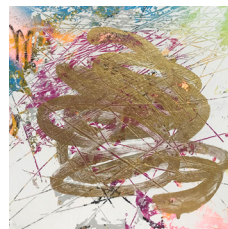

HELICOPIIS ●
acrylic, ink, spray paint,
paper, on panel
8h x 8w x .75d inches
\$100

MISS MARGOT ●
acrylic, ink, paper,
spray paint, on panel
8h x 8w x .75d inches
NFS

ADONIS
acrylic, ink, spray paint,
paper, on panel
8h x 8w x .75d inches
\$150

BAMBOO PAGE
acrylic, ink, spray paint,
paper, on panel
8h x 8w x .75d inches
\$100

THE ESMARELDA
acrylic, spray paint,
on canvas
8h x 8w x .75d inches
\$100

DAGGER WING
acrylic, ink, spray paint,
paper, on panel
8h x 8w x .75d inches
\$100