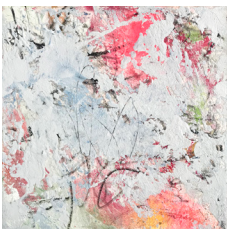

HELICOPIIS ●
acrylic, ink, spray paint,
paper, on panel
8h x 8w x .75d inches
\$100

MISS MARGOT ●
acrylic, ink, paper,
spray paint, on panel
8h x 8w x .75d inches
NFS

ADONIS
acrylic, ink, spray paint,
paper, on panel
8h x 8w x .75d inches
\$150

BAMBOO PAGE
acrylic, ink, spray paint,
paper, on panel
8h x 8w x .75d inches
\$100

THE ESMARELDA
acrylic, spray paint,
on canvas
8h x 8w x .75d inches
\$100

DAGGER WING
acrylic, ink, spray paint,
paper, on panel
8h x 8w x .75d inches
\$100