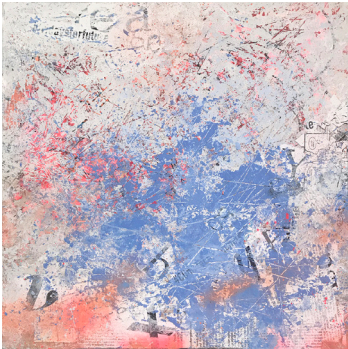

- 8) **FIRE, ICE & BUTTERFLIES**
acrylic, oil, paper, spray paint, on canvas
20h x 20w x 1.5d inches
\$595

9)

A CORAL TREE
acrylic, paper, spray paint, on canvas
24h x 24w x 1.5d inches
\$700

10)

FOLLOW THEIR LEAD
acrylic, oil, paper, spray paint, on canvas
20h x 20w x 1.5d inches
\$595

11)

YOUTH LED
acrylic, oil, paper, spray paint, on canvas
20h x 20w x 1.5d inches
\$595

12)

BANDED KINGS
acrylic, oil, paper, spray paint, on canvas and panel
22h x 20w x 1.5d inches
\$600

PIPE DREAMS
diptych, acrylic, paper, graphite, spray paint, on panel
14w x 22 x .75d inches/combined
\$600