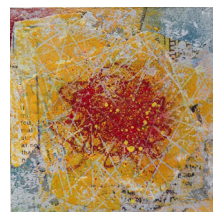

ATALA II ●
acrylic, oil, paper, spray paint,
on panel 6h x 6w x .75d inches
$50