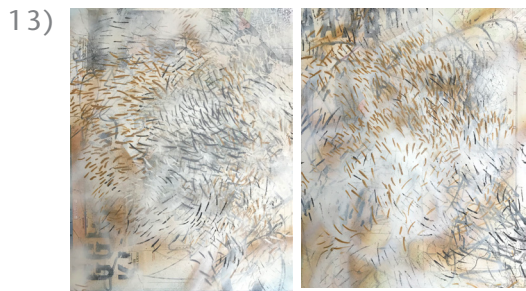

11)

YOUTH LED
acrylic, oil, paper, spray paint, on canvas
20h x 20w x 1.5d inches
\$595

12)

BANDED KINGS
acrylic, oil, paper, spray paint, on canvas and panel
22h x 20w x 1.5d inches
\$600

PIPE DREAMS
diptych, acrylic, paper, graphite, spray paint, on panel
14w x 22 x .75d inches/combined
\$600

CORAL GARDENS
acrylic, spray paint, paper, on canvas and panel
20h x 18w x 1.5d inches
\$475

CLIMATE KIDS
acrylic, spray paint, paper, on canvas and panel
18h x 18w x .75d inches
\$475

CLIMATE KIDS II
acrylic, spray paint, paper, on canvas and panel
18h x 18w x .75d inches
\$475