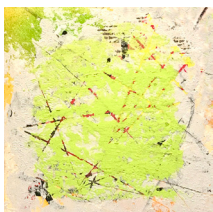

HELICOPIIS ●
acrylic, ink, spray paint,
paper, on panel
8h x 8w x .75d inches
\$100

MISS MARGOT ●
acrylic, ink, paper,
spray paint, on panel
8h x 8w x .75d inches
NFS

ADONIS
acrylic, ink, spray paint,
paper, on panel
8h x 8w x .75d inches
\$150

BAMBOO PAGE
acrylic, ink, spray paint,
paper, on panel
8h x 8w x .75d inches
\$100

THE ESMARELDA
acrylic, spray paint,
on canvas
8h x 8w x .75d inches
\$100

DAGGER WING
acrylic, ink, spray paint,
paper, on panel
8h x 8w x .75d inches
\$100